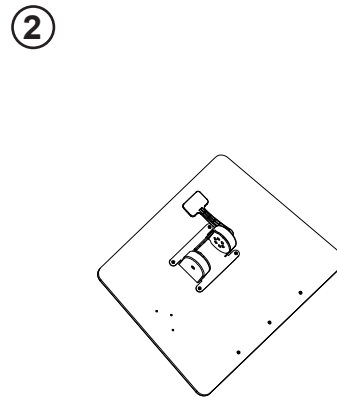

SUDPN28FTWHWH

A better way to work

1-855-843-7920

CustomerService@StandUpDeskStore.com

Pneumatic Height Adjustable Tilting Student Desk and Workstation

Hardware

 M6x16(X4) A	 M6x40(X4) B	 M5x14(X3) C
 (x1) D	 S=5mm(x1) E	 (x2) F
 (x2) G		

Parts List

(x1)

(x1)

(x1)

Assembly

3

4

5