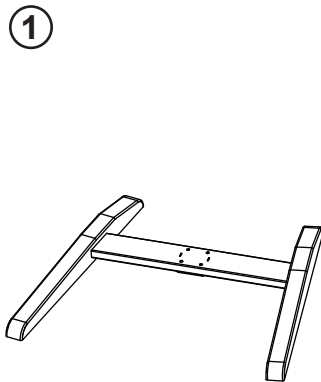

SUDPN28FTWHWH

A better way to work

1-855-843-7920

CustomerService@StandUpDeskStore.com

Pneumatic Height Adjustable Tilting Student Desk and Workstation

Hardware

 M6x16(X4) A	 M6x40(X4) B	 M5x14(X3) C
 (x1) D	 S=5mm(x1) E	 (x2) F
 (x2) G		

Parts List

(x1)

(x1)

(x1)

Assembly

3

4

5