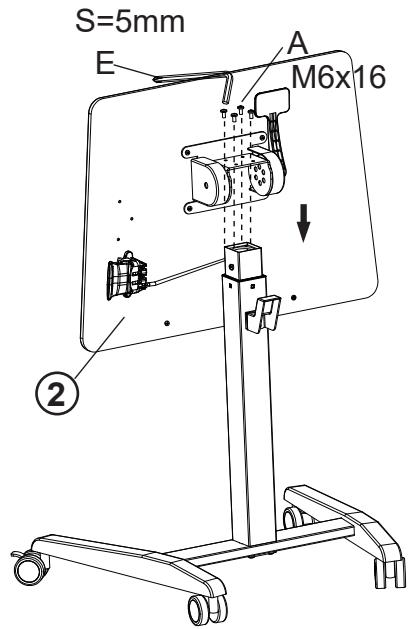

SUDPN28FTWHWH

A better way to work

1-855-843-7920

CustomerService@StandUpDeskStore.com

Pneumatic Height Adjustable Tilting Student Desk and Workstation

Hardware

 M6x16(X4) A	 M6x40(X4) B	 M5x14(X3) C
 (x1) D	 S=5mm(x1) E	 (x2) F
 (x2) G		

Parts List

(x1)

(x1)

(x1)

Assembly

3

4

5