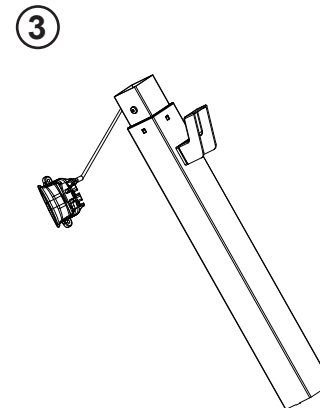

SUDPN28FTWHWH

A better way to work

1-855-843-7920

CustomerService@StandUpDeskStore.com

Pneumatic Height Adjustable Tilting Student Desk and Workstation

Hardware

 M6x16(X4) A	 M6x40(X4) B	 M5x14(X3) C
 (x1) D	 S=5mm(x1) E	 (x2) F
 (x2) G		

Parts List

(x1)

(x1)

(x1)

Assembly

3

4

5