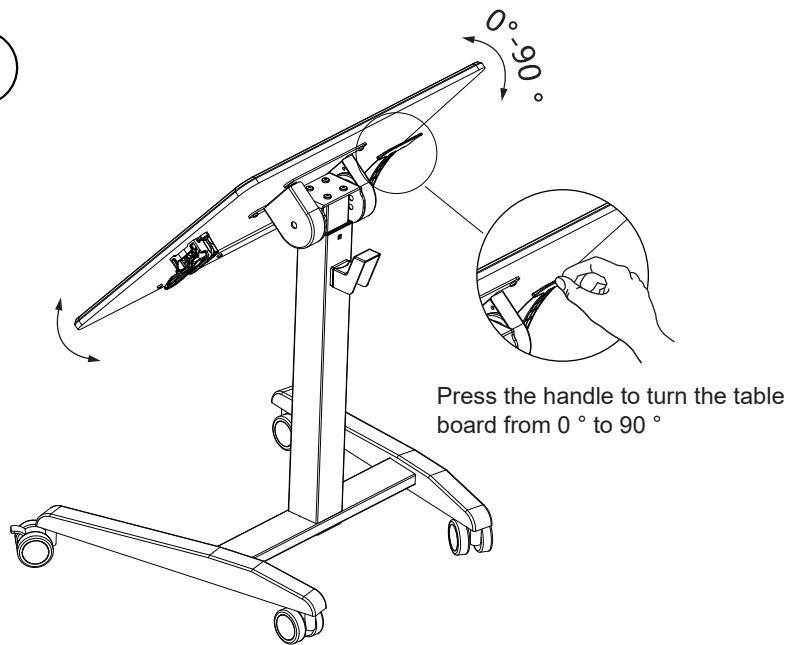

SUDPN28FTWHWH

A better way to work

1-855-843-7920

CustomerService@StandUpDeskStore.com

Pneumatic Height Adjustable Tilting Student Desk and Workstation

Hardware

 M6x16(X4) A	 M6x40(X4) B	 M5x14(X3) C
 (x1) D	 S=5mm(x1) E	 (x2) F
 (x2) G		

Parts List

(x1)

(x1)

(x1)

Assembly

3

4

5