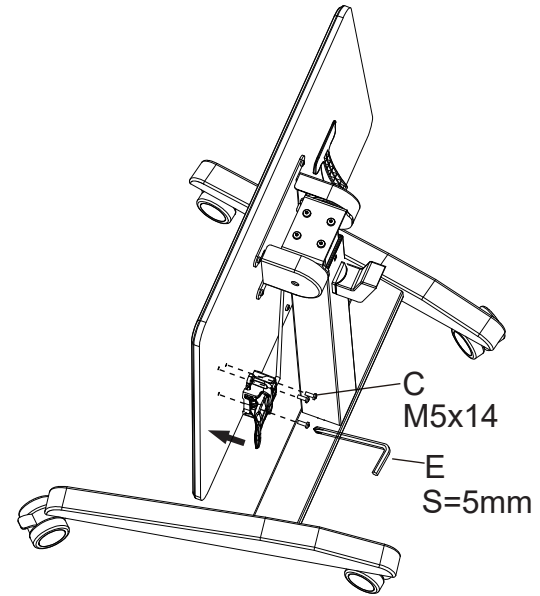

SUDPN28FTWHWH

A better way to work

1-855-843-7920

CustomerService@StandUpDeskStore.com

Pneumatic Height Adjustable Tilting Student Desk and Workstation

Hardware

 M6x16(X4) A	 M6x40(X4) B	 M5x14(X3) C
 (x1) D	 S=5mm(x1) E	 (x2) F
 (x2) G		

Parts List

(x1)

(x1)

(x1)

Assembly

3

4

5