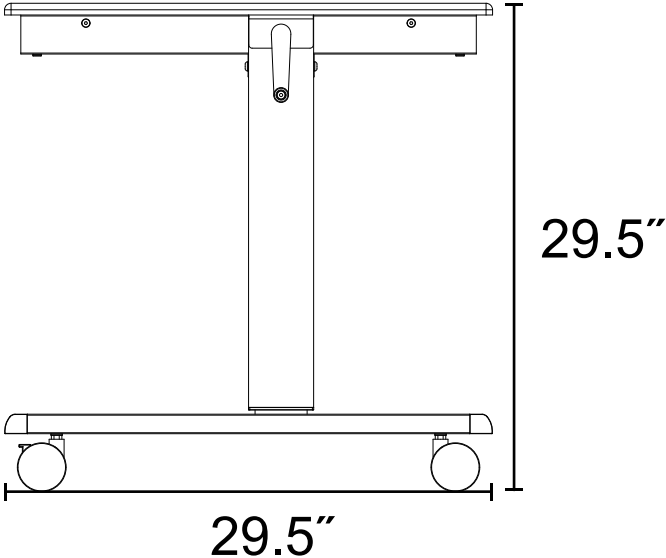

**Stand Up Crank Adjustable**  
**Flat Top Desk Measurements**

48" Wide Desk

**Minimum Height**

**Maximum Height**