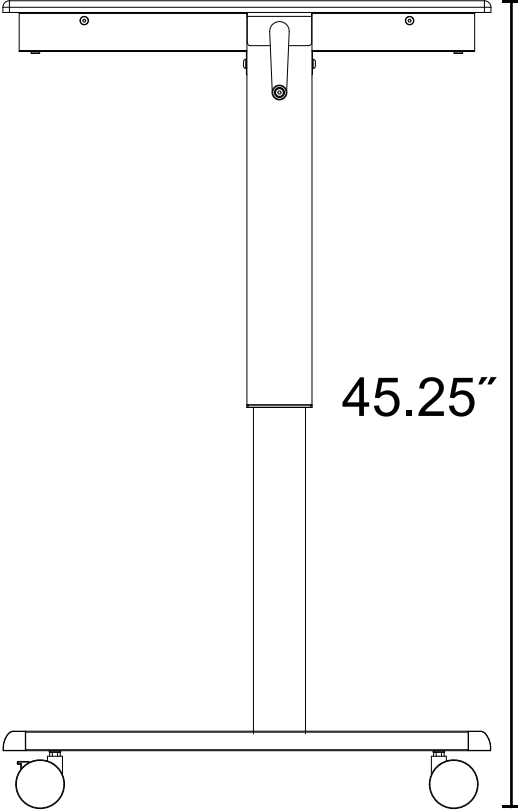

**Stand Up Crank Adjustable**  
**Flat Top Desk Measurements**

48" Wide Desk

**Minimum Height**

**Maximum Height**