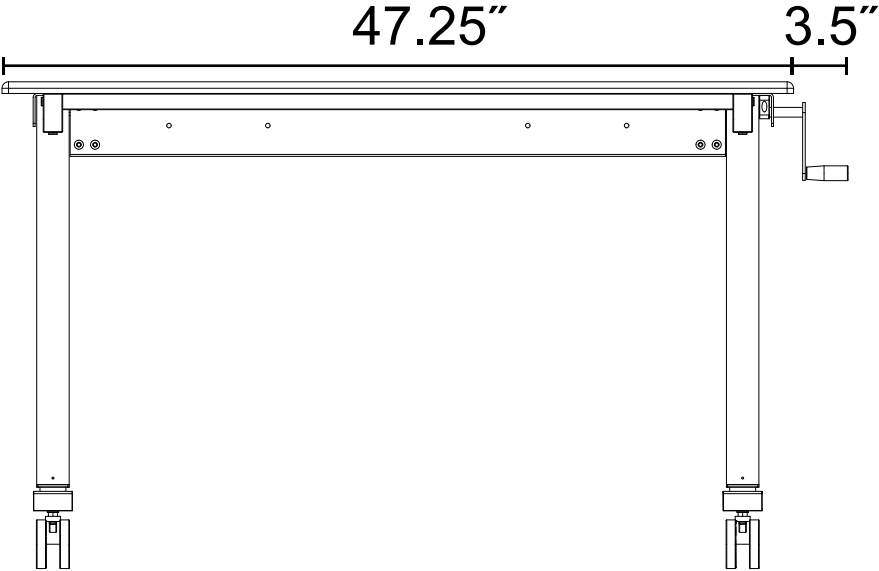

**Stand Up Crank Adjustable**  
**Flat Top Desk Measurements**

48" Wide Desk

**Minimum Height**

**Maximum Height**