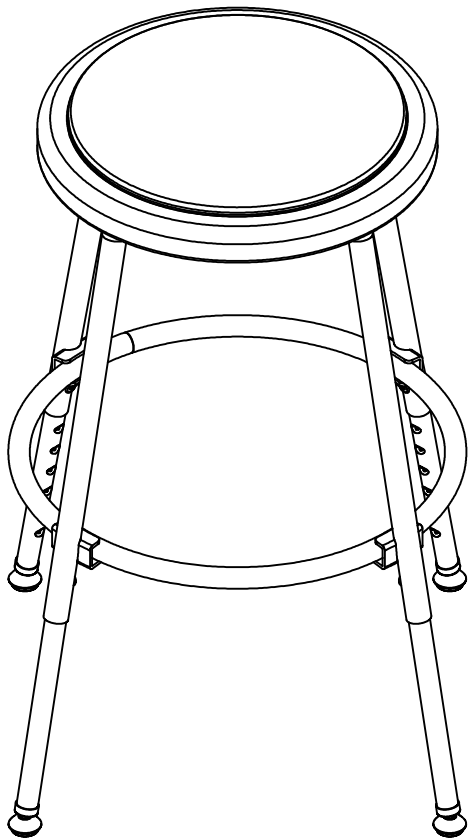

STAND UP

desk store

Questions or concerns?
Contact us directly!

1-855-843-7920

CustomerService@StandUpDeskStore.com

Height Adjustable / Nesting / Knock Down

PARTS INCLUDED NOT TO SCALE

HARDWARE / TOOLS INCLUDED NOT TO SCALE, COLOR MAY VARY

HEIGHT RANGE

1

1	QTY: 4
	

2

1	QTY: 4
	

3

Listen for click sound

2	QTY: 4