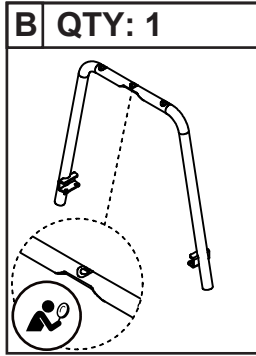

STAND UP

desk store

Questions or concerns?
Contact us directly!

1-855-843-7920

CustomerService@StandUpDeskStore.com

Height Adjustable / Nesting / Knock Down

PARTS INCLUDED NOT TO SCALE

HARDWARE / TOOLS INCLUDED NOT TO SCALE, COLOR MAY VARY

HEIGHT RANGE

1

1	QTY: 4
	

2

1	QTY: 4
	

3

Listen for click sound

2	QTY: 4