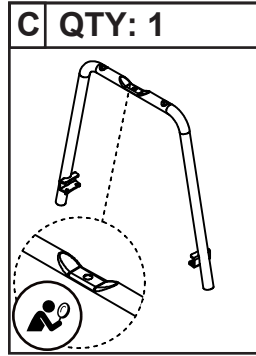

STAND UP

desk store

Questions or concerns?
Contact us directly!

1-855-843-7920

CustomerService@StandUpDeskStore.com

Height Adjustable / Nesting / Knock Down

PARTS INCLUDED NOT TO SCALE

HARDWARE / TOOLS INCLUDED NOT TO SCALE, COLOR MAY VARY

HEIGHT RANGE

1

1	QTY: 4
	

2

1	QTY: 4
	

3

Listen for click sound

2	QTY: 4