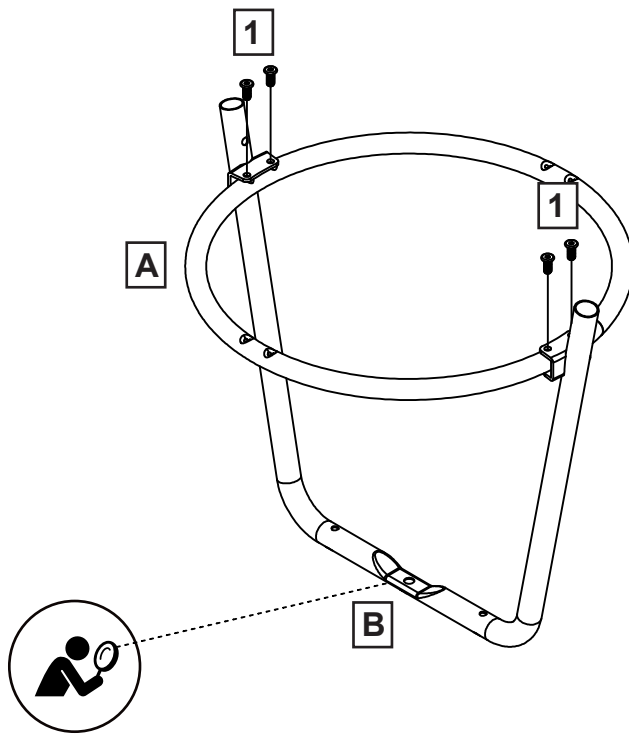

STAND UP

desk store

Questions or concerns?
Contact us directly!

1-855-843-7920

CustomerService@StandUpDeskStore.com

Height Adjustable / Nesting / Knock Down

PARTS INCLUDED NOT TO SCALE

HARDWARE / TOOLS INCLUDED NOT TO SCALE, COLOR MAY VARY

HEIGHT RANGE

1

1	QTY: 4
	

2

1	QTY: 4
	

3

Listen for click sound

2	QTY: 4