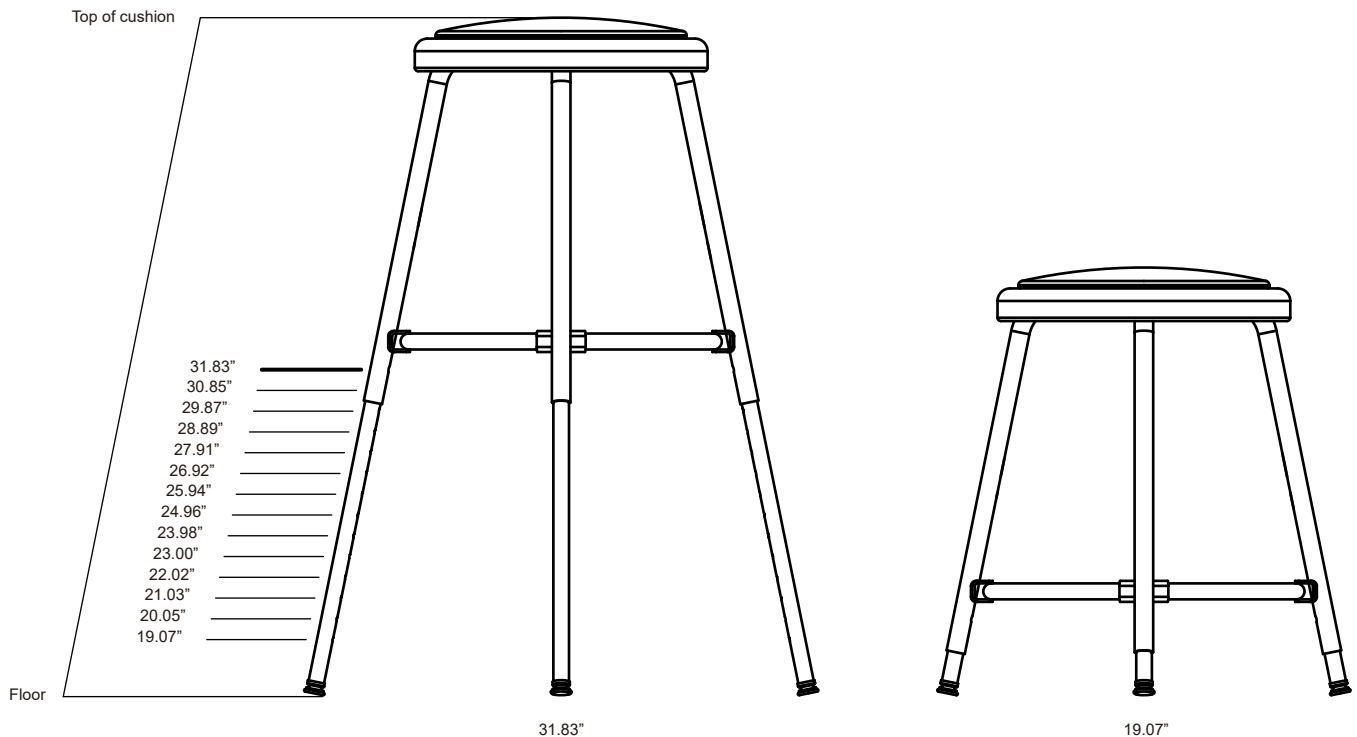

STAND UP

desk store

Questions or concerns?
Contact us directly!

1-855-843-7920

CustomerService@StandUpDeskStore.com

Height Adjustable / Nesting / Knock Down

PARTS INCLUDED NOT TO SCALE

HARDWARE / TOOLS INCLUDED NOT TO SCALE, COLOR MAY VARY

HEIGHT RANGE

1

1	QTY: 4
	

2

1	QTY: 4
	

3

Listen for click sound

2	QTY: 4