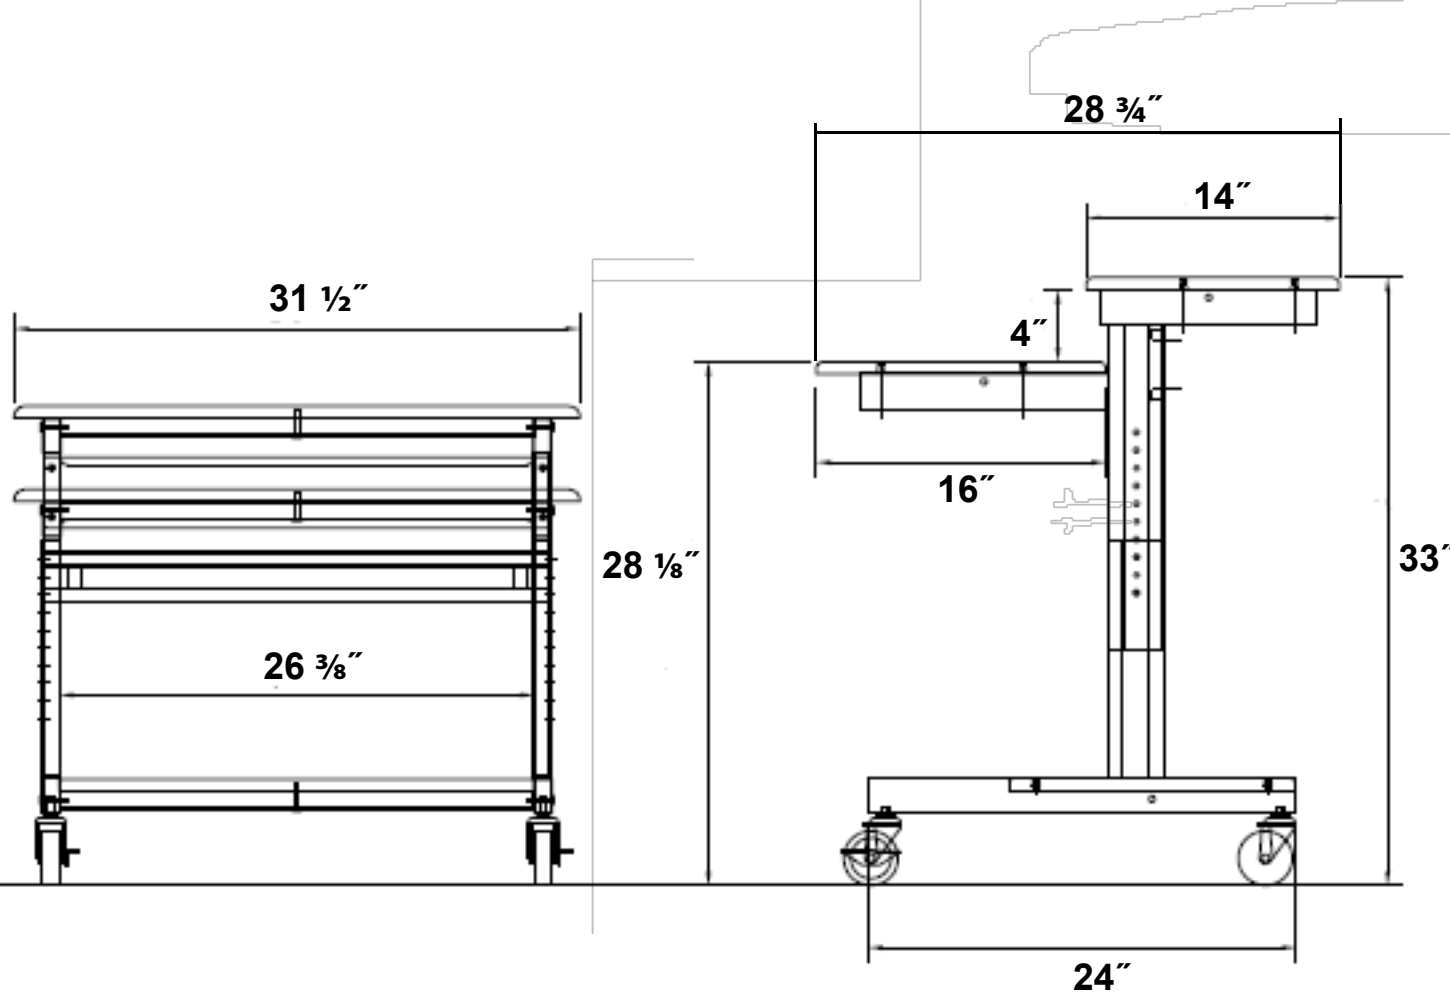

# 31½" Sit-Down Desk

Top Shelf 26" - 33" High

Keyboard Shelf 21⅛" - 28⅛" High

Keyboard Shelf Height

Top Shelf Height

21⅛"

1

26"

22⅛"

2

27"

23⅛"

3

28"

24⅛"

4

29"

25⅛"

5

30"

26⅛"

6

31"

27⅛"

7

32"

28⅛"

8

33" Height shown at left

9

10