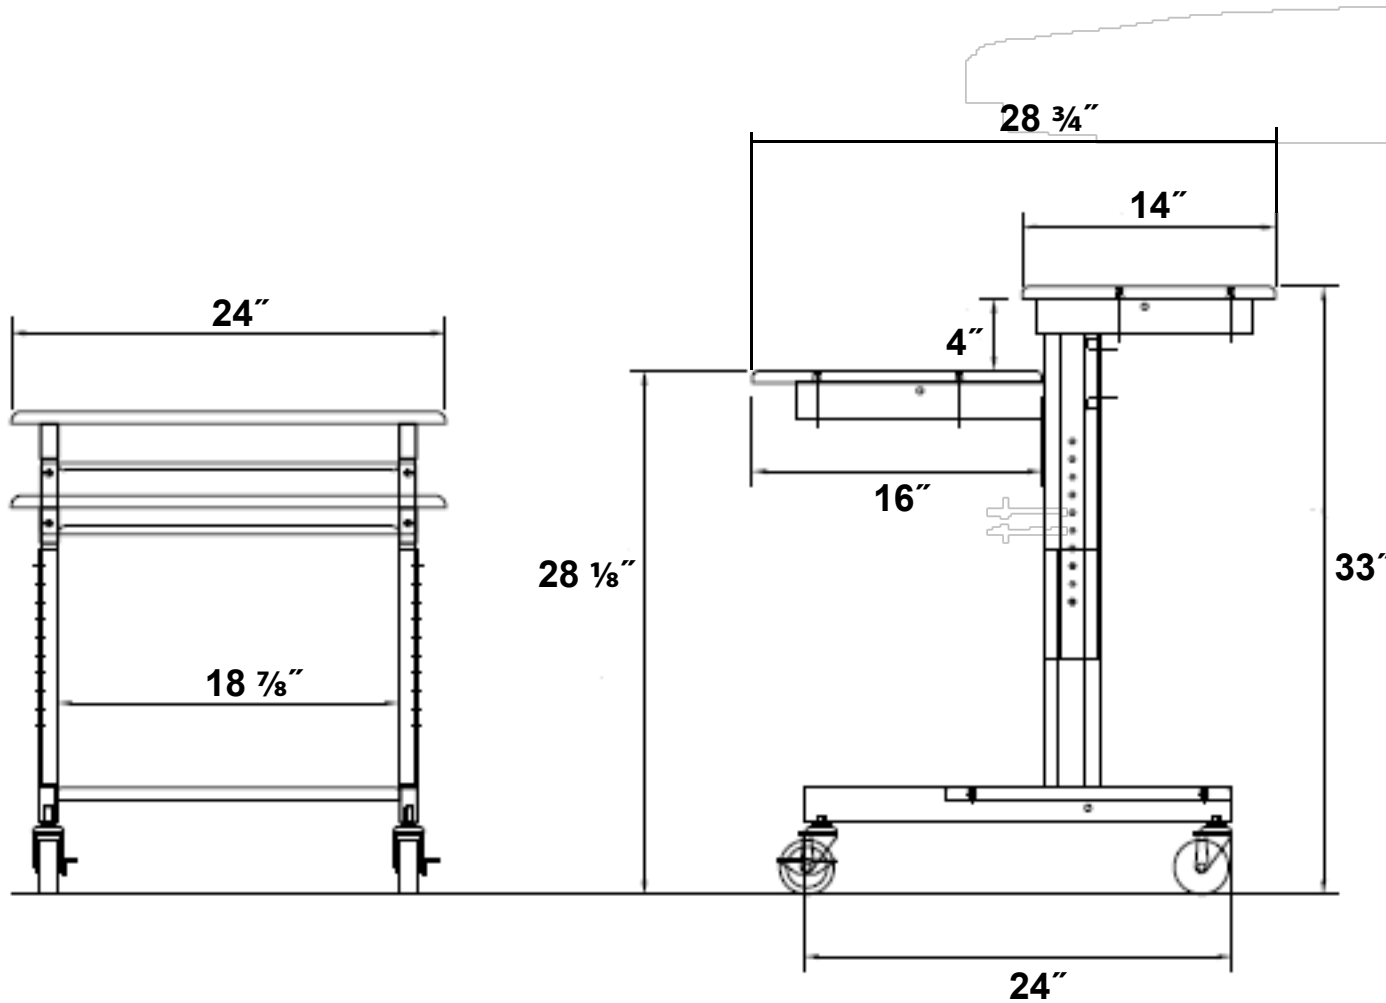

# 24" Sit-Down Desk

Top Shelf 26" - 33" High

Keyboard Shelf 21 $\frac{1}{8}$ " - 28 $\frac{1}{8}$ " High

Keyboard Shelf Height

Top Shelf Height

21 $\frac{1}{8}$ "

1

26"

29"

25 $\frac{1}{8}$ "

5

30"

26 $\frac{1}{8}$ "

6

31"

27 $\frac{1}{8}$ "

7

32"

28 $\frac{1}{8}$ "

8

33" Height shown at left

9

10